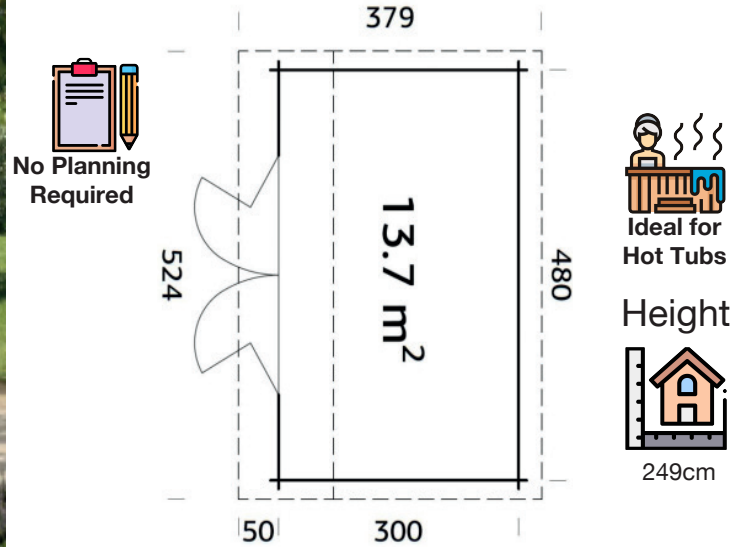

**MICHIGAN 2**

Create a social area in your garden with the 44mm Michigan 2 Log Cabin perfect as a hot tub enclosure or eating area. Open up the bi-fold doors and bring the outside, inside.

500 x 320cm

44mm

31.6m<sup>3</sup>

13.7m<sup>2</sup>

265 x 183cm

N/A

19mm

19mm

N/A

**FULL SPECIFICATION**

<b>CABIN SIZE:</b>	500 x 320cm x 249cm	<b>Wood Type:</b>	Nordic Spruce
<b>WALL THICKNESS:</b>	44mm	<b>Chalet Cut:</b>	Logs (Wind & Rain Protection)
<b>VOLUME:</b>	31.6m <sup>3</sup>	<b>Window Type:</b>	Double Glass
<b>AREA:</b>	13.7m <sup>2</sup>	<b>Window / Door Feature:</b>	N/A
<b>DOOR OPENING:</b>	265 x 183cm	<b>Braces:</b>	Wind Braces
<b>WINDOW OPENING:</b>	N/A	<b>Roof Boards With:</b>	Boards With Tongue & Groove
<b>FLOORS BOARDS:</b>	19mm	<b>Guarantee:</b>	5 Years
<b>ROOF BOARDS:</b>	19mm	<b>Treated Foundation Joists:</b>	Yes
<b>ROOF OVERHANG:</b>	N/A	<b>IDEAL FOR:</b>	Hot Tub Retreat   Log Cabin   Log Cottages   Games Room   Office   Study   Summer House
<b>UNDER PLANNING:</b>	Yes		